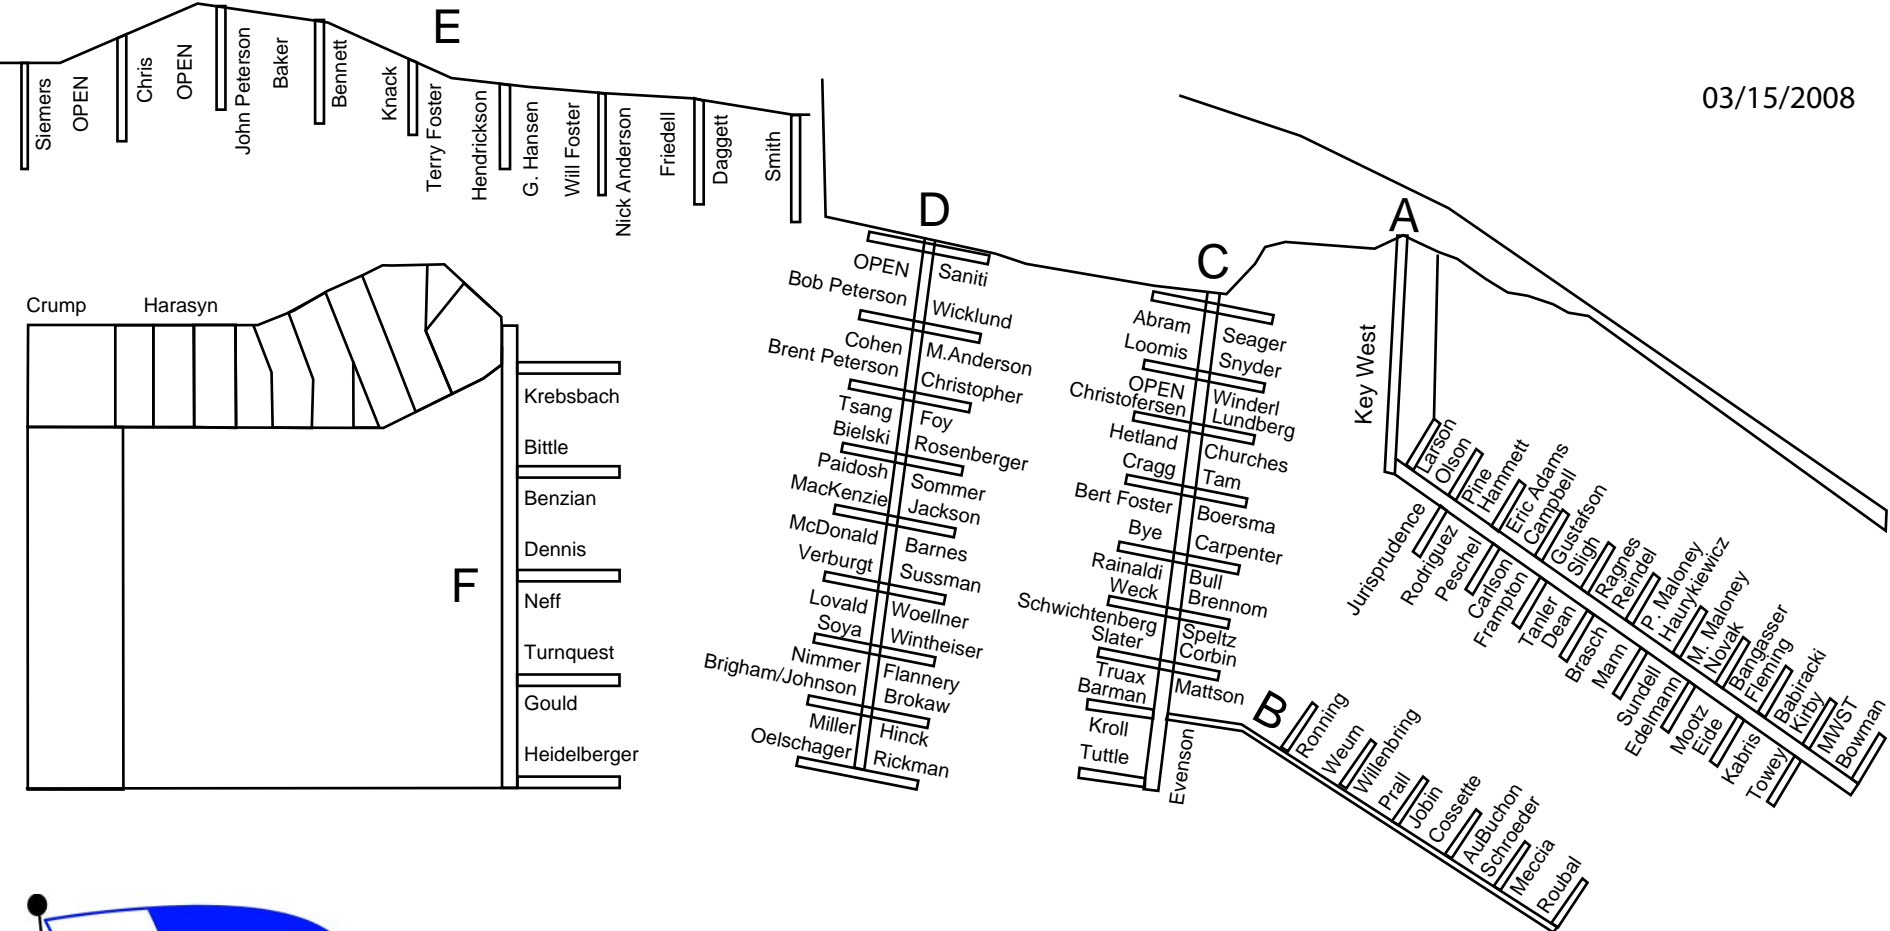

# 2008 MOORING MAP

03/15/2008

- ① Brown
- ② Van Neste
- ③ Noreen
- ④ Kochendorfer
- ⑤ Beckey
- ⑥ OPEN
- ⑦ Haworth
- ⑧ Fittipaldi
- ⑨ Wolfe
- ⑩ Lofdahl
- ⑪ Rolf Johnson
- ⑫ Corniea
- ⑬ Stockinger
- ⑭ Erik Johnson
- ⑮ Fossen
- ⑯ Palm
- ⑰ McHenry
- ⑱ Green
- ⑲ Worthley
- ⑳ Obermiller